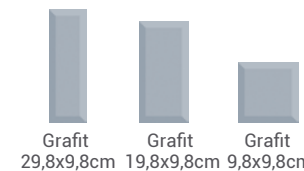

Nero 29,8x9,8cm Nero 19,8x9,8cm Nero 9,8x9,8cm